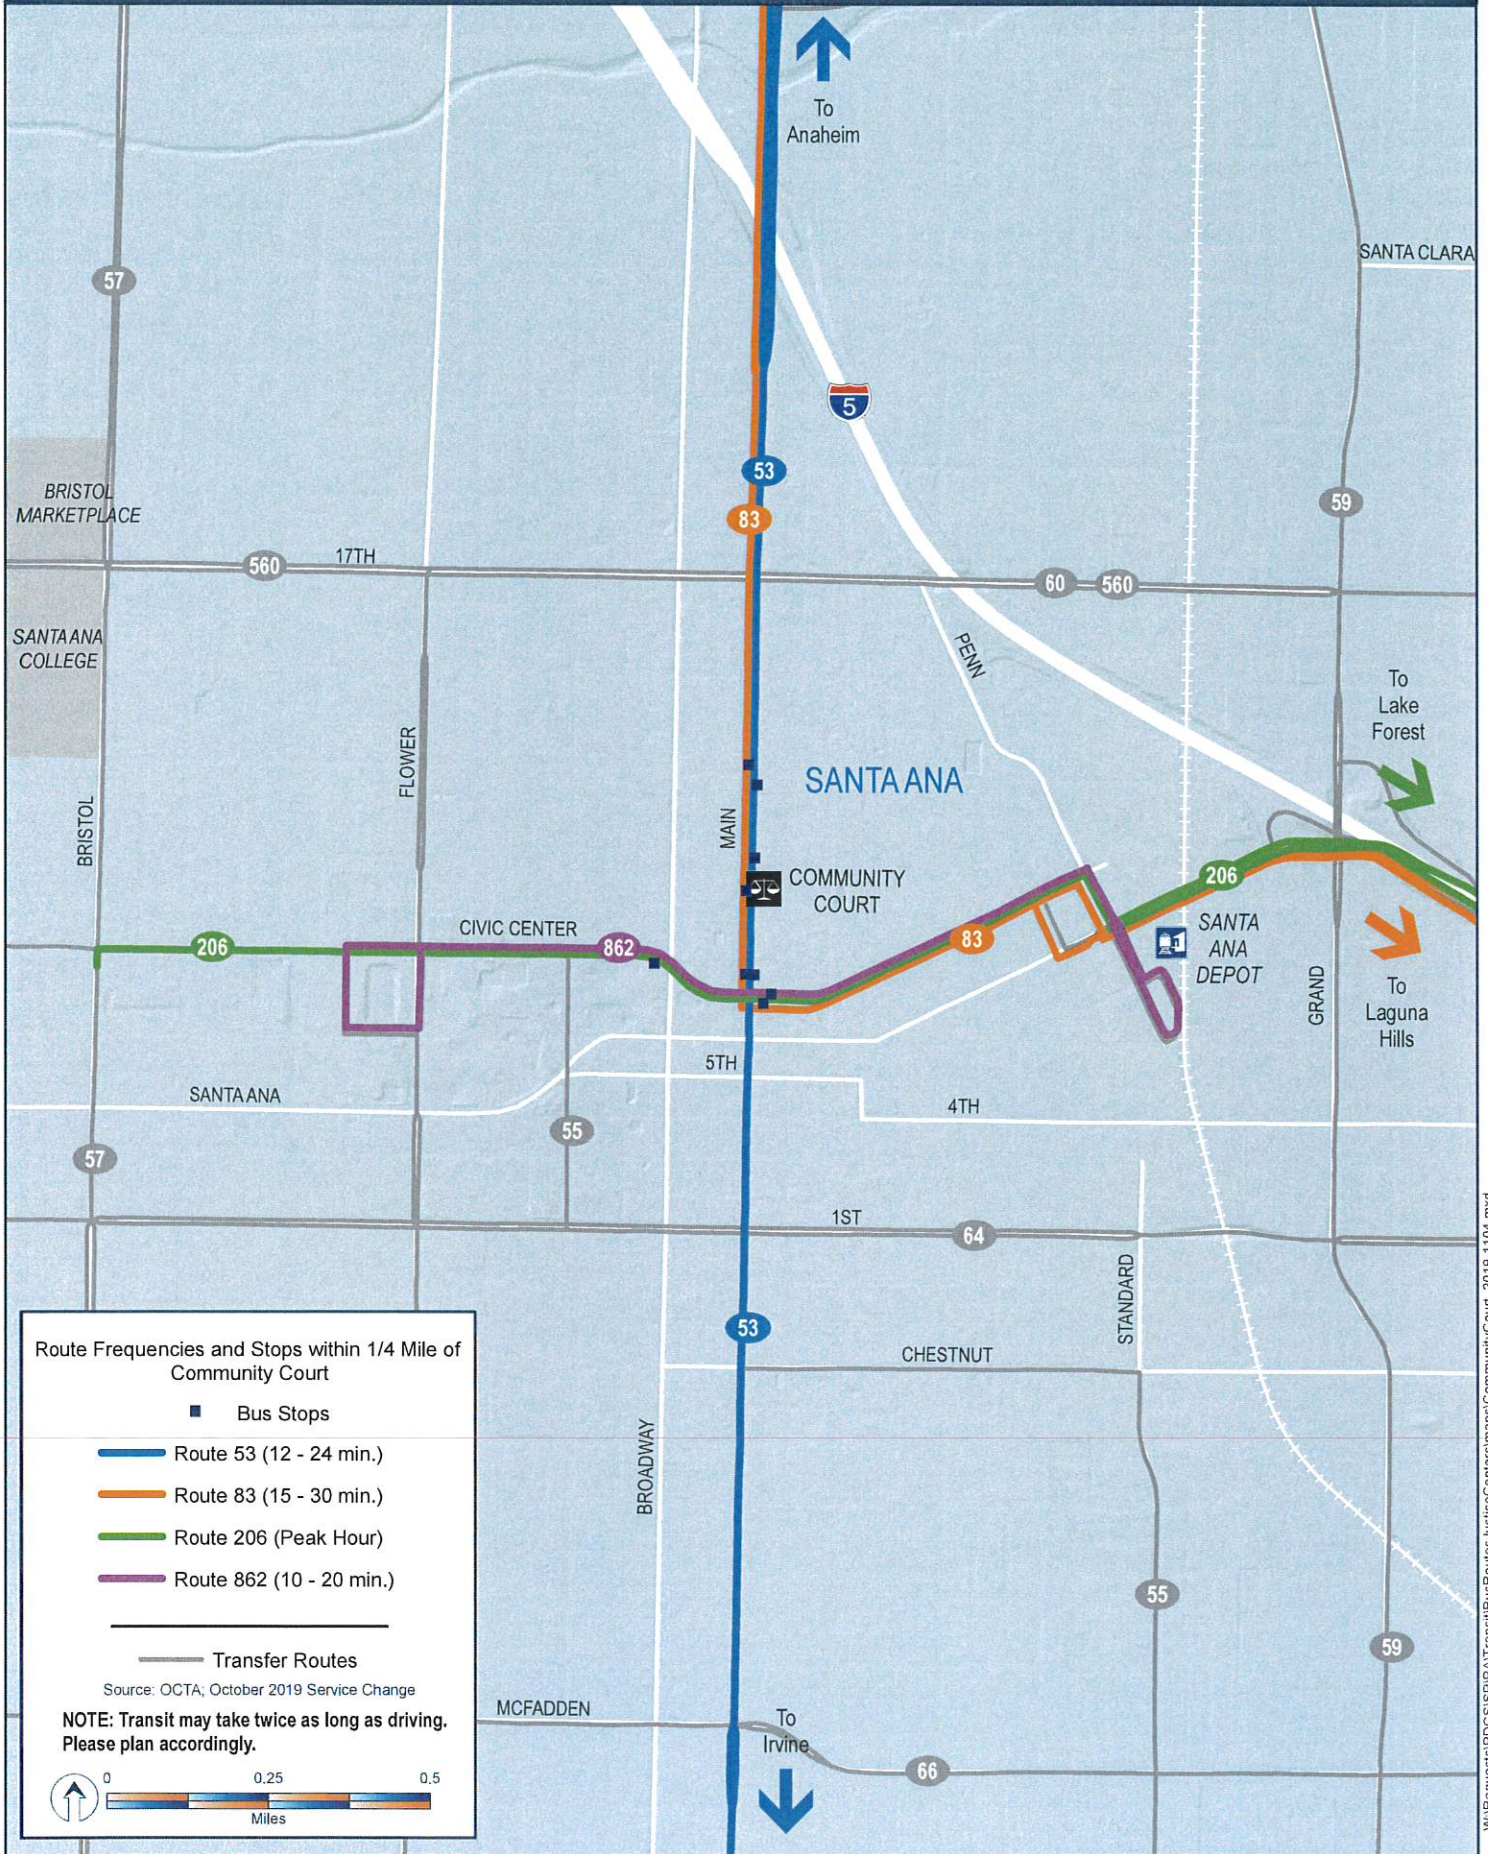

# OCTA Bus Service to Central Justice Center

## Route Frequencies and Stops within 1/4 Mile of Community Court

- Bus Stops
- Route 53 (12 - 24 min.)
- Route 83 (15 - 30 min.)
- Route 206 (Peak Hour)
- Route 862 (10 - 20 min.)

Source: OCTA, October 2019 Service Change

# OCTA Bus Service to Harbor Justice Center

## Route Frequencies and Stops within 1/4 Mile of North Justice Center

- Bus Stops
- Route 43 (20 min.)
- Route 143 (75 min.)
- Route 213 (Peak Hour)