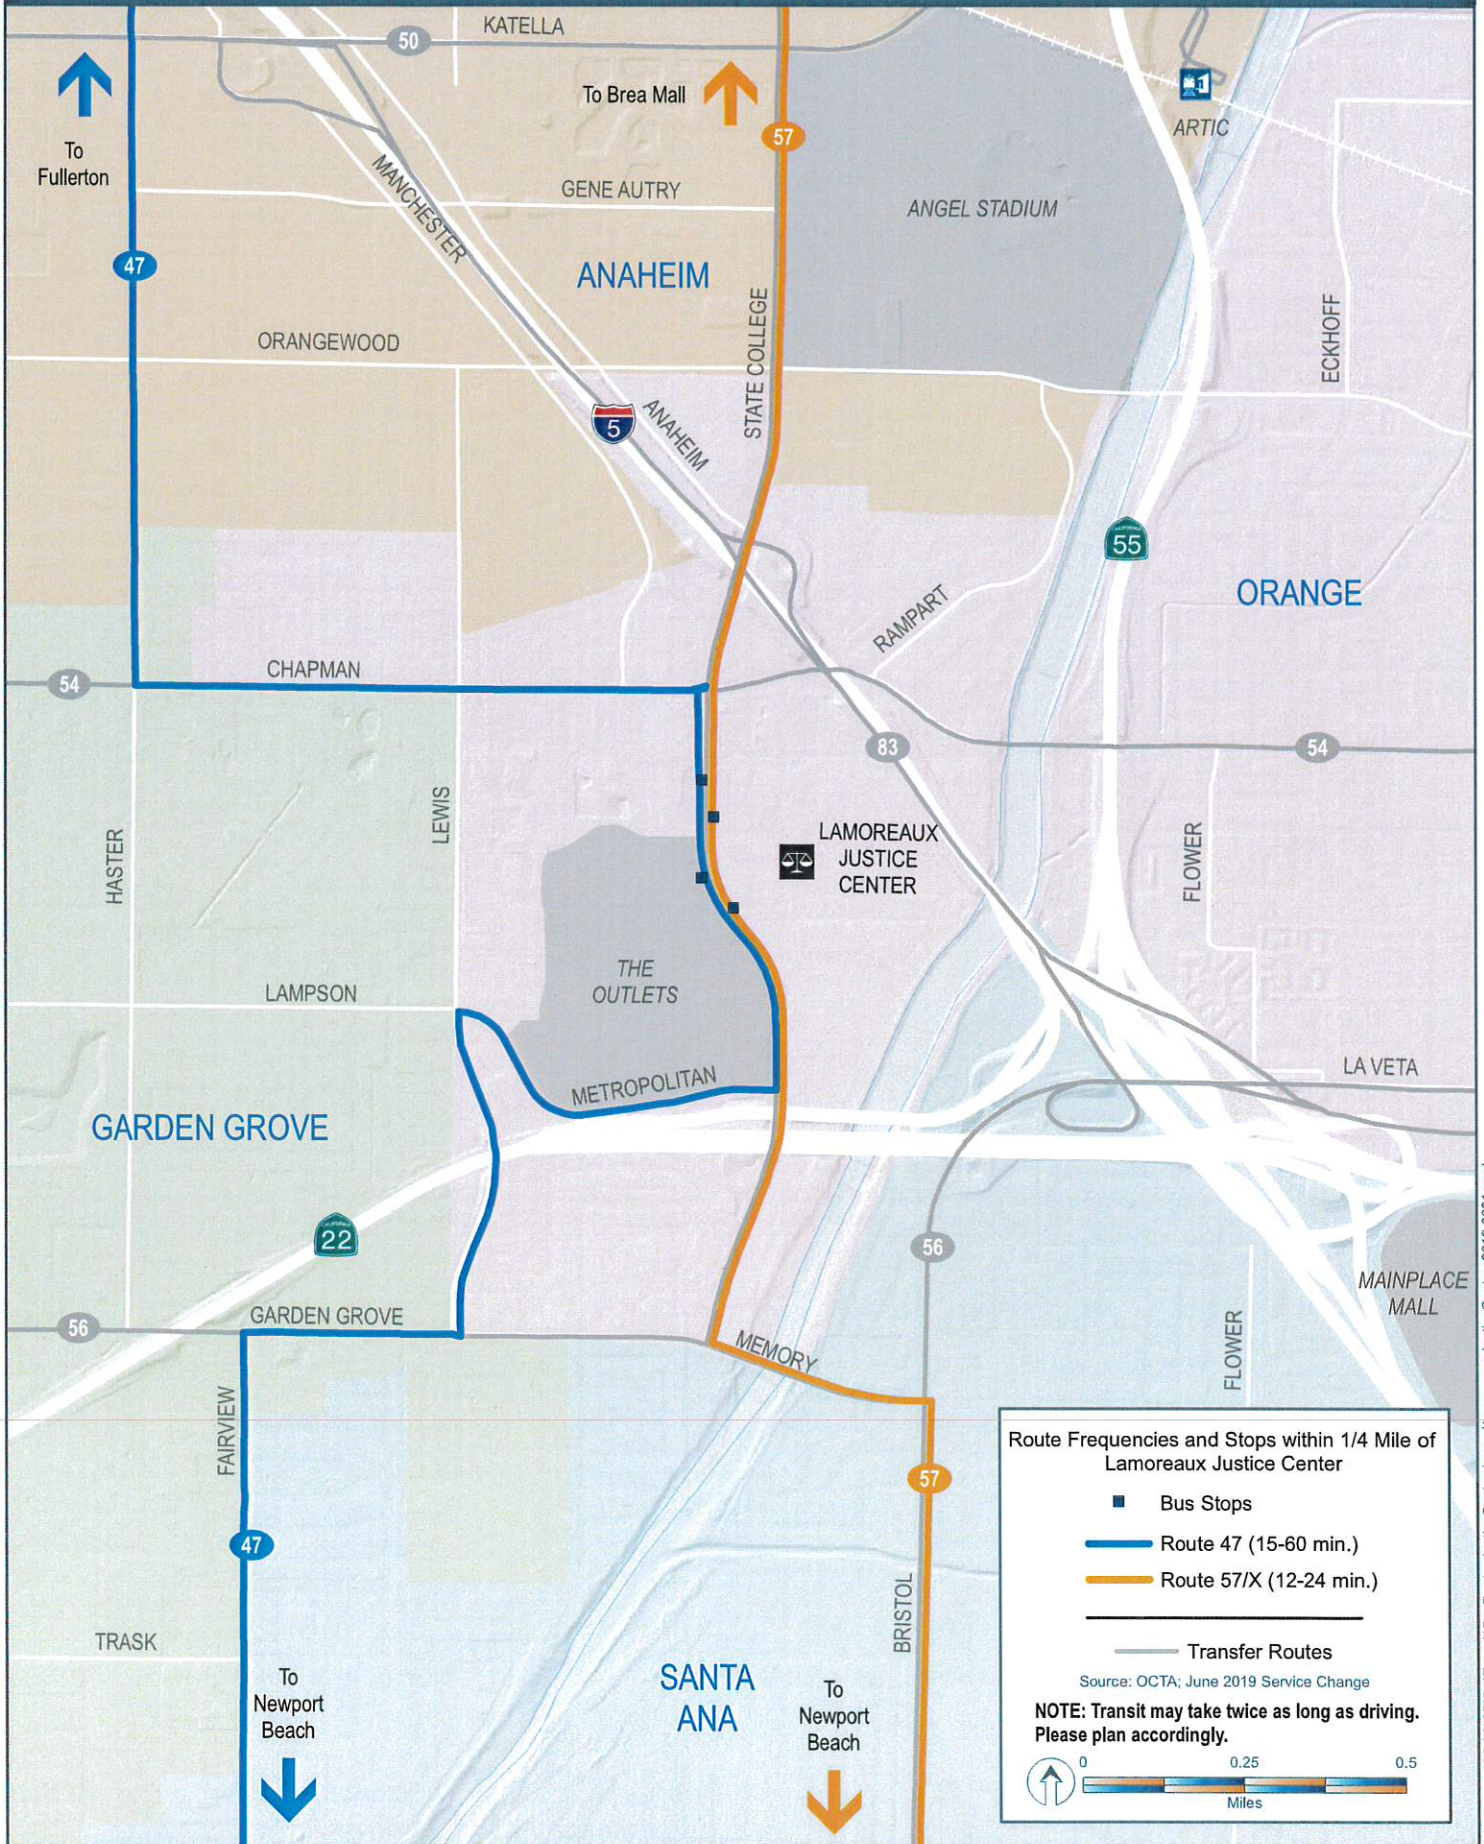

## Route Frequencies and Stops within 1/4 Mile of Community Court

- Bus Stops
- Route 53 (12 - 24 min.)
- Route 83 (15 - 30 min.)
- Route 206 (Peak Hour)
- Route 862 (10 - 20 min.)

Source: OCTA, October 2019 Service Change

# OCTA Bus Service to Harbor Justice Center

# OCTA Bus Service to Lamoreaux Justice Center

## Route Frequencies and Stops within 1/4 Mile of North Justice Center

- Bus Stops
- Route 43 (20 min.)
- Route 143 (75 min.)
- Route 213 (Peak Hour)