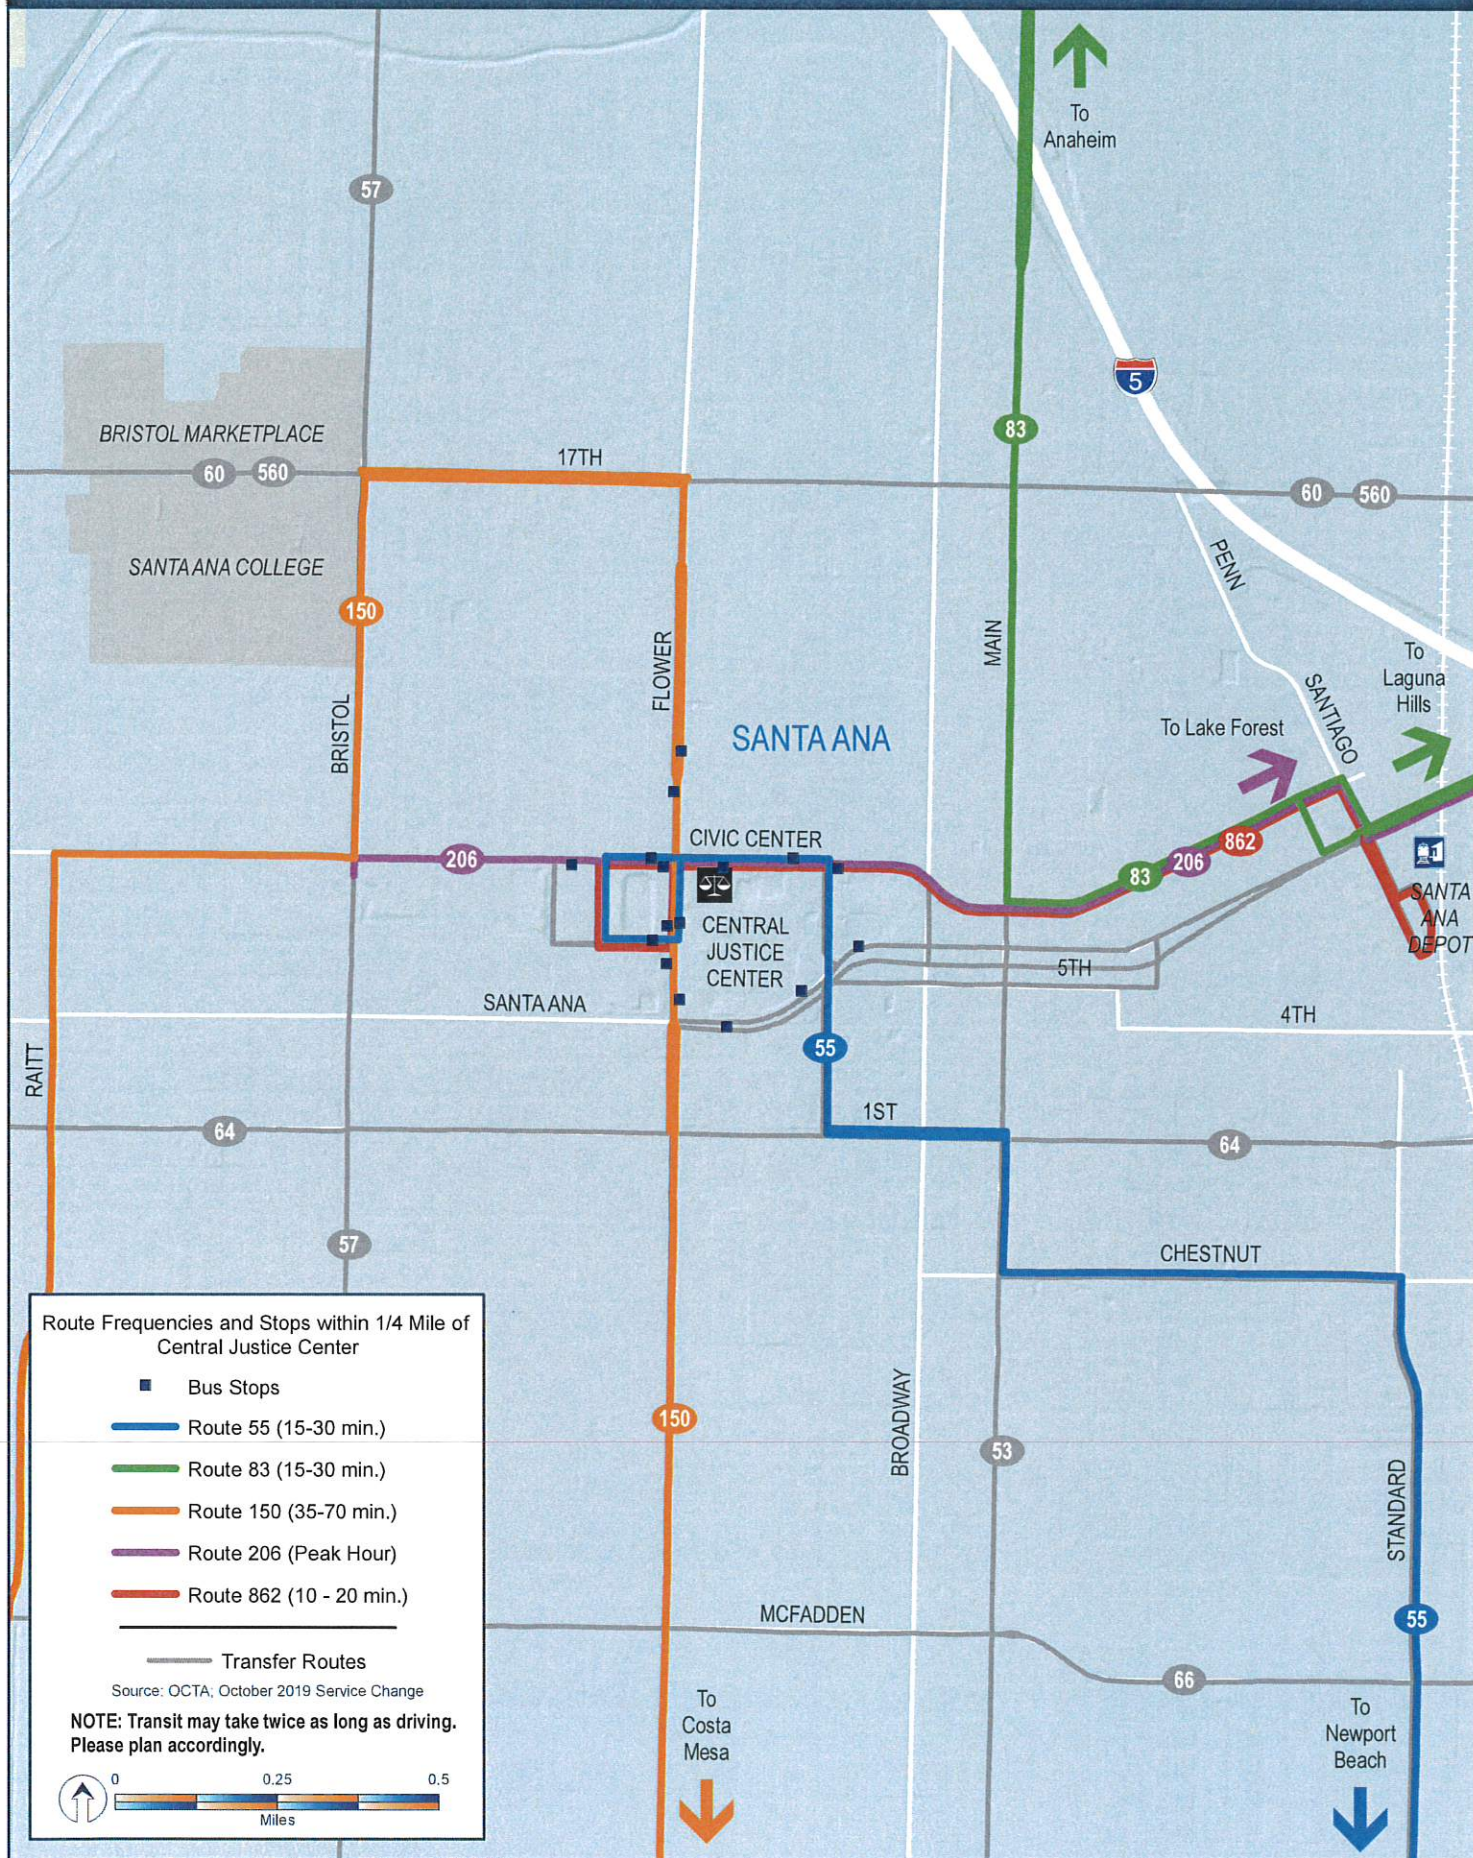

# OCTA Bus Service to Central Justice Center

## Route Frequencies and Stops within 1/4 Mile of Community Court

- Bus Stops
- Route 53 (12 - 24 min.)
- Route 83 (15 - 30 min.)
- Route 206 (Peak Hour)
- Route 862 (10 - 20 min.)

Source: OCTA, October 2019 Service Change

## Route Frequencies and Stops within 1/4 Mile of North Justice Center

- Bus Stops
- Route 43 (20 min.)
- Route 143 (75 min.)
- Route 213 (Peak Hour)

### Transfer Routes

Source: OCTA; June 2019 Service Change

**NOTE: Transit may take twice as long as driving. Please plan accordingly.**