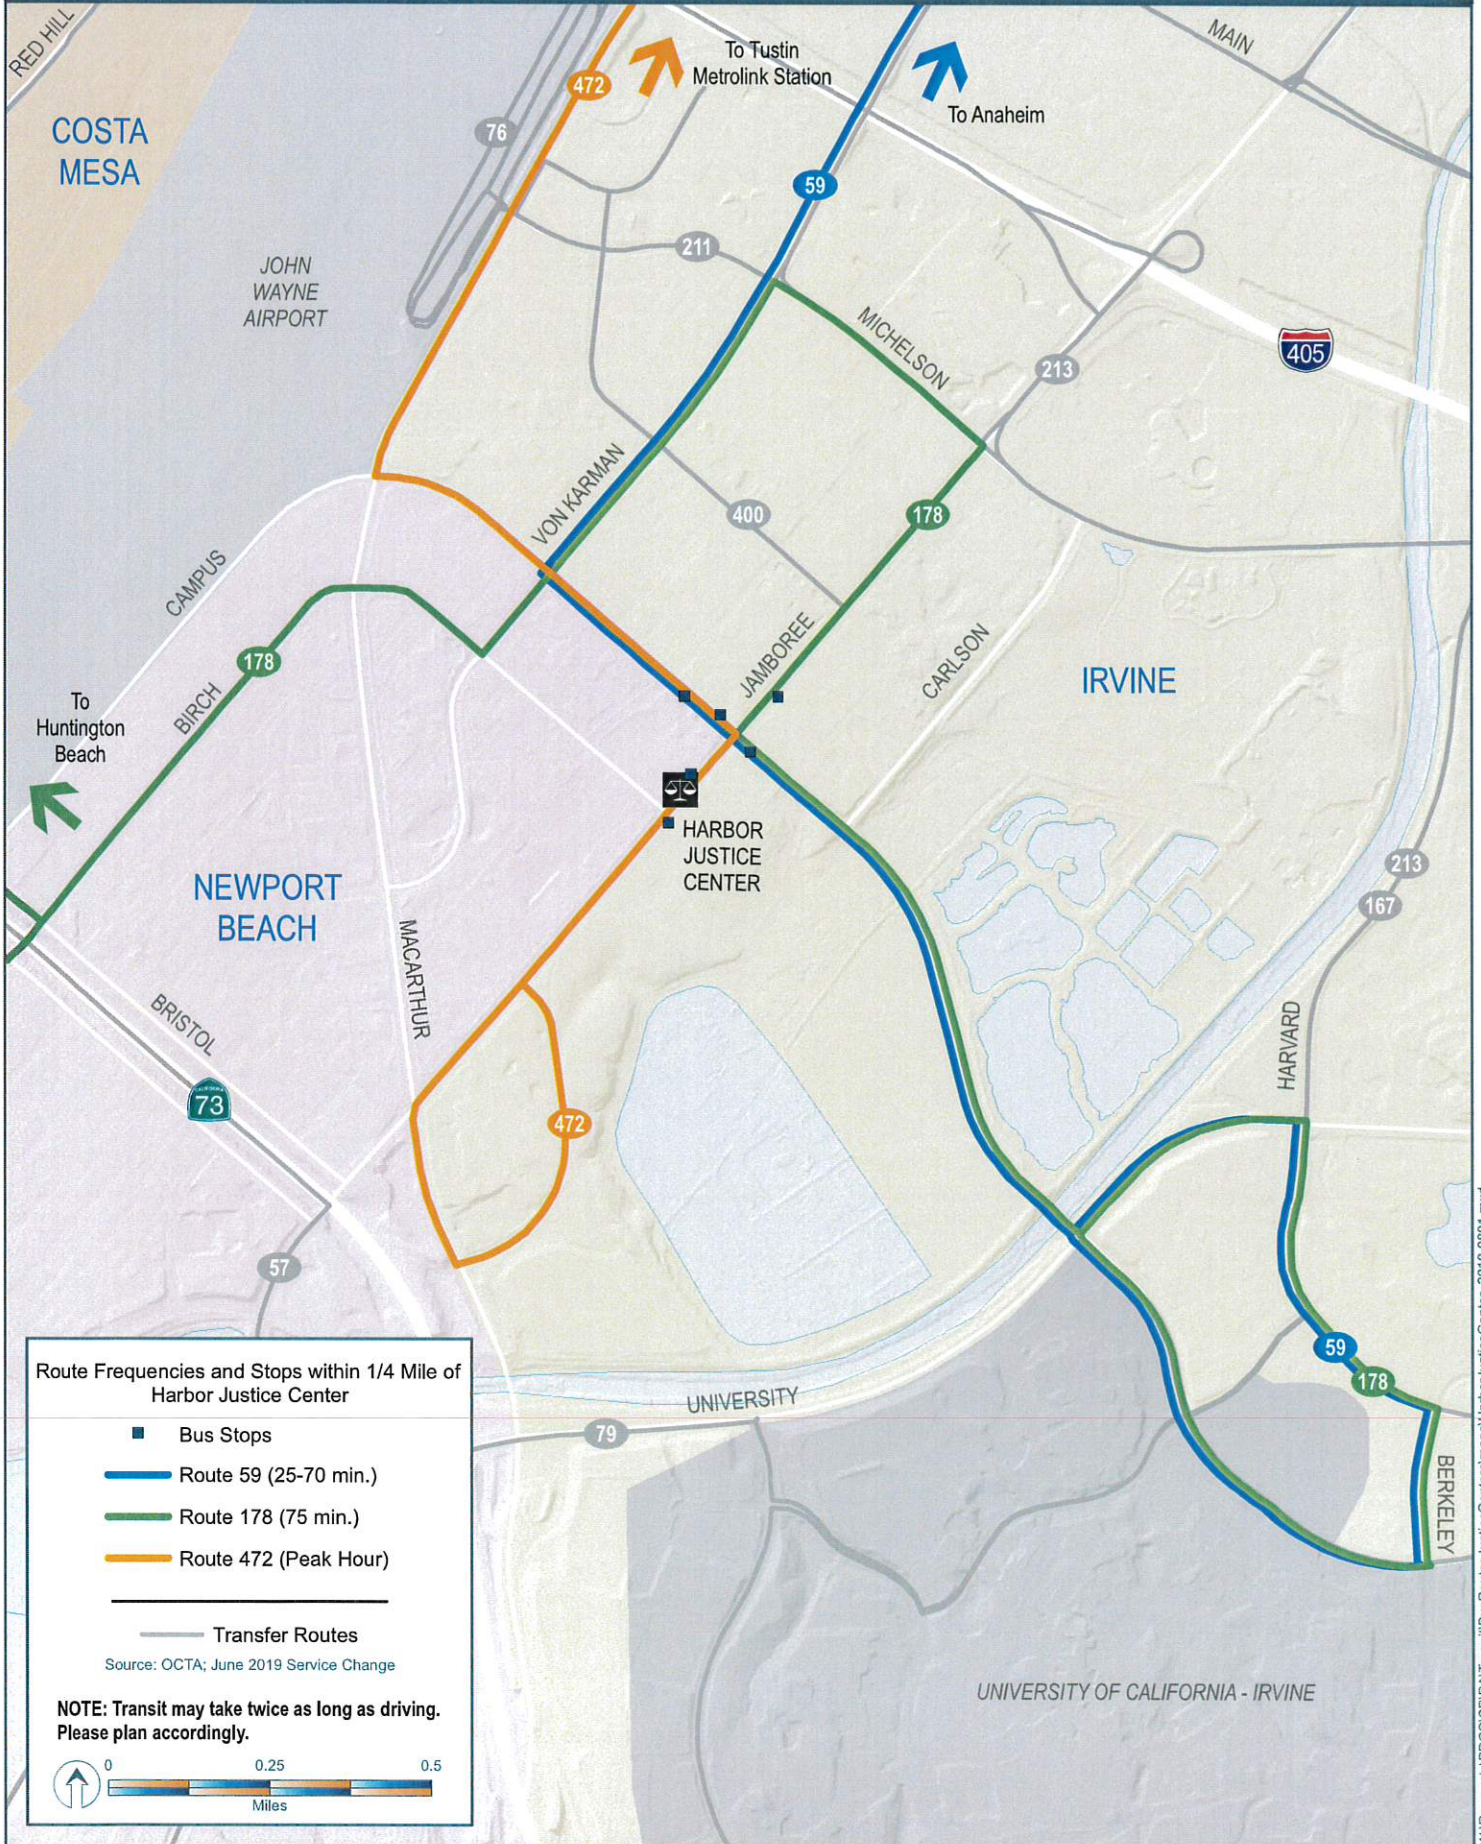

## Route Frequencies and Stops within 1/4 Mile of Community Court

- Bus Stops
- Route 53 (12 - 24 min.)
- Route 83 (15 - 30 min.)
- Route 206 (Peak Hour)
- Route 862 (10 - 20 min.)

Source: OCTA, October 2019 Service Change

# OCTA Bus Service to Harbor Justice Center

# OCTA Bus Service to Lamoreaux Justice Center

## Route Frequencies and Stops within 1/4 Mile of North Justice Center

- Bus Stops
- Route 43 (20 min.)
- Route 143 (75 min.)
- Route 213 (Peak Hour)