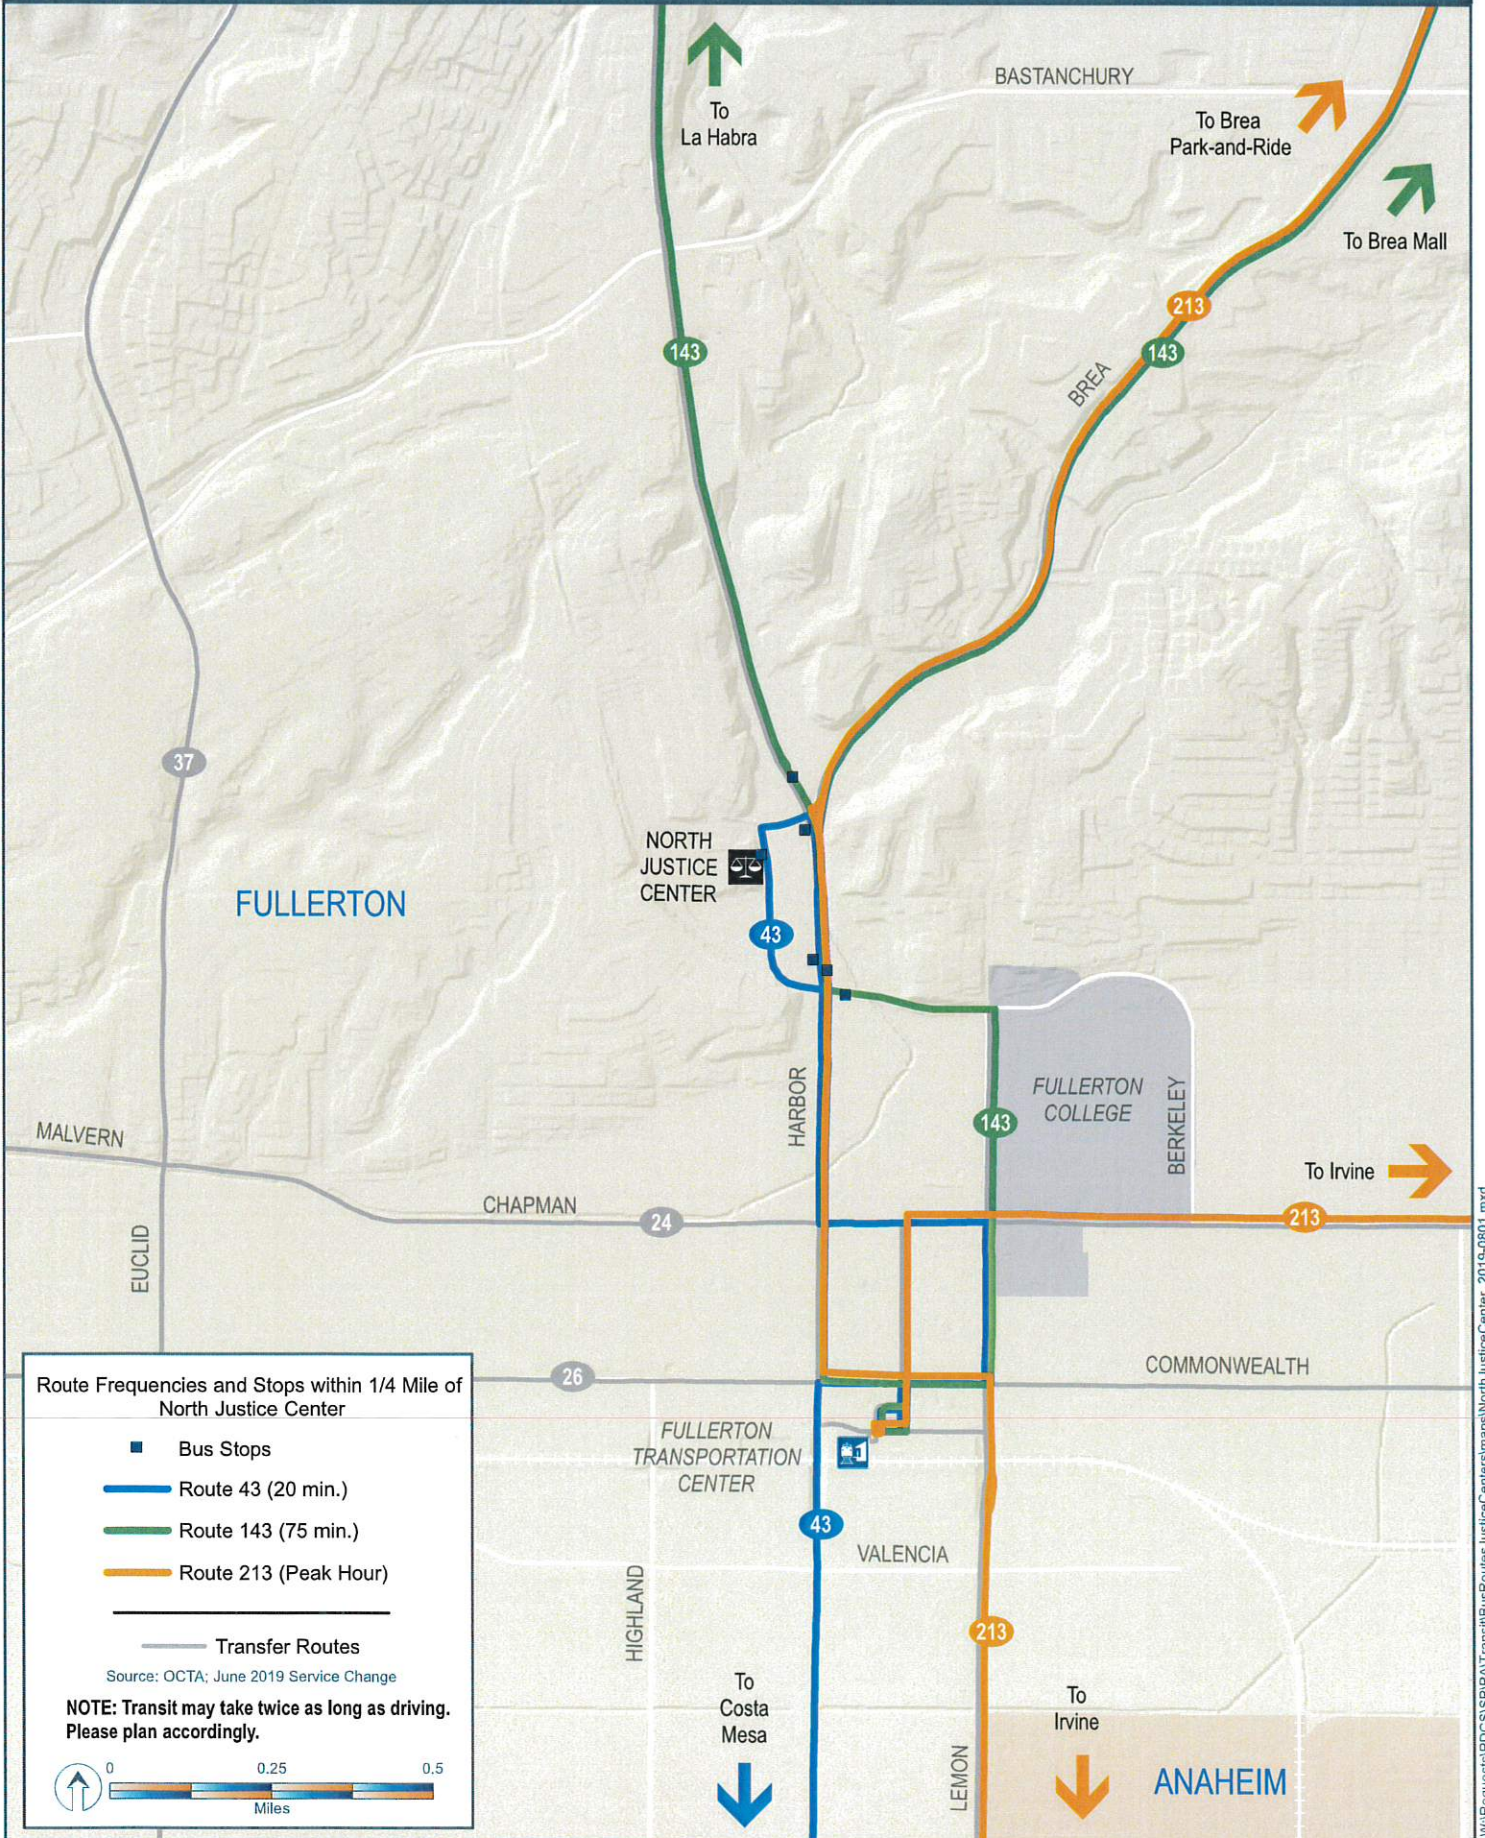

## Route Frequencies and Stops within 1/4 Mile of Community Court

- Bus Stops
- Route 53 (12 - 24 min.)
- Route 83 (15 - 30 min.)
- Route 206 (Peak Hour)
- Route 862 (10 - 20 min.)

Source: OCTA, October 2019 Service Change

# OCTA Bus Service to Harbor Justice Center

## Route Frequencies and Stops within 1/4 Mile of North Justice Center

- Bus Stops
- Route 43 (20 min.)
- Route 143 (75 min.)
- Route 213 (Peak Hour)

### Transfer Routes

Source: OCTA; June 2019 Service Change

**NOTE: Transit may take twice as long as driving. Please plan accordingly.**