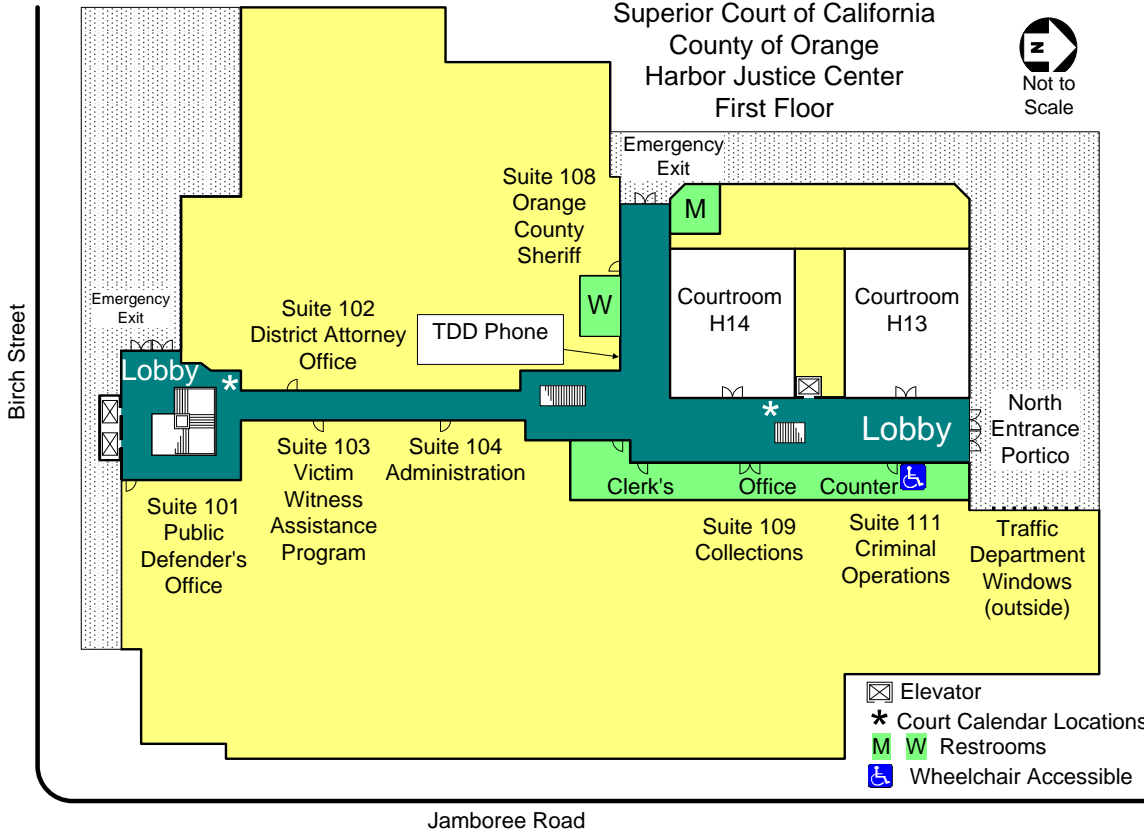

Superior Court of California  
County of Orange  
Harbor Justice Center  
First Floor

Not to Scale

- Elevator
- Court Calendar Locations
- Restrooms
- Wheelchair Accessible

Superior Court of California  
County of Orange  
Harbor Justice Center  
Second Floor

Not to Scale

- Elevator
- Court Calendar Locations
- Restrooms

- 213 OneOC Volunteer Center
- 221, 223 Attorney Conference Room
- 222 Jury Assembly Room
- 225 Alcohol Liaison
- 227 Probation
- 232 Collaborative Courts Coordinator