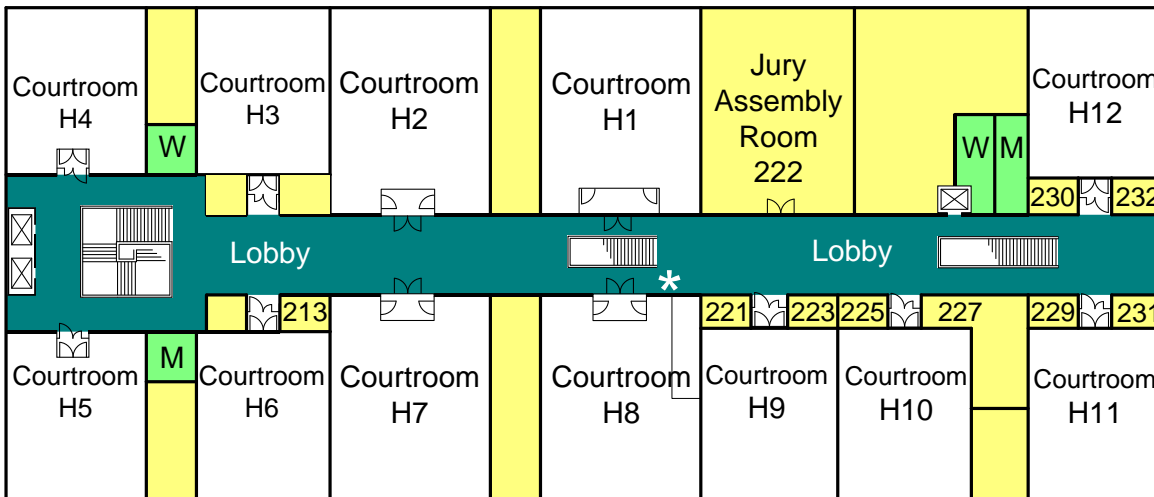

Superior Court of California  
County of Orange  
Harbor Justice Center  
First Floor

Not to Scale

- Elevator
- Court Calendar Locations
- Restrooms
- Wheelchair Accessible

Superior Court of California  
County of Orange  
Harbor Justice Center  
Second Floor

Not to Scale

- Elevator
- Court Calendar Locations
- Restrooms

- 213 OneOC Volunteer Center
- 221, 223 Attorney Conference Room
- 222 Jury Assembly Room
- 225 Alcohol Liaison
- 227 Probation
- 232 Collaborative Courts Coordinator